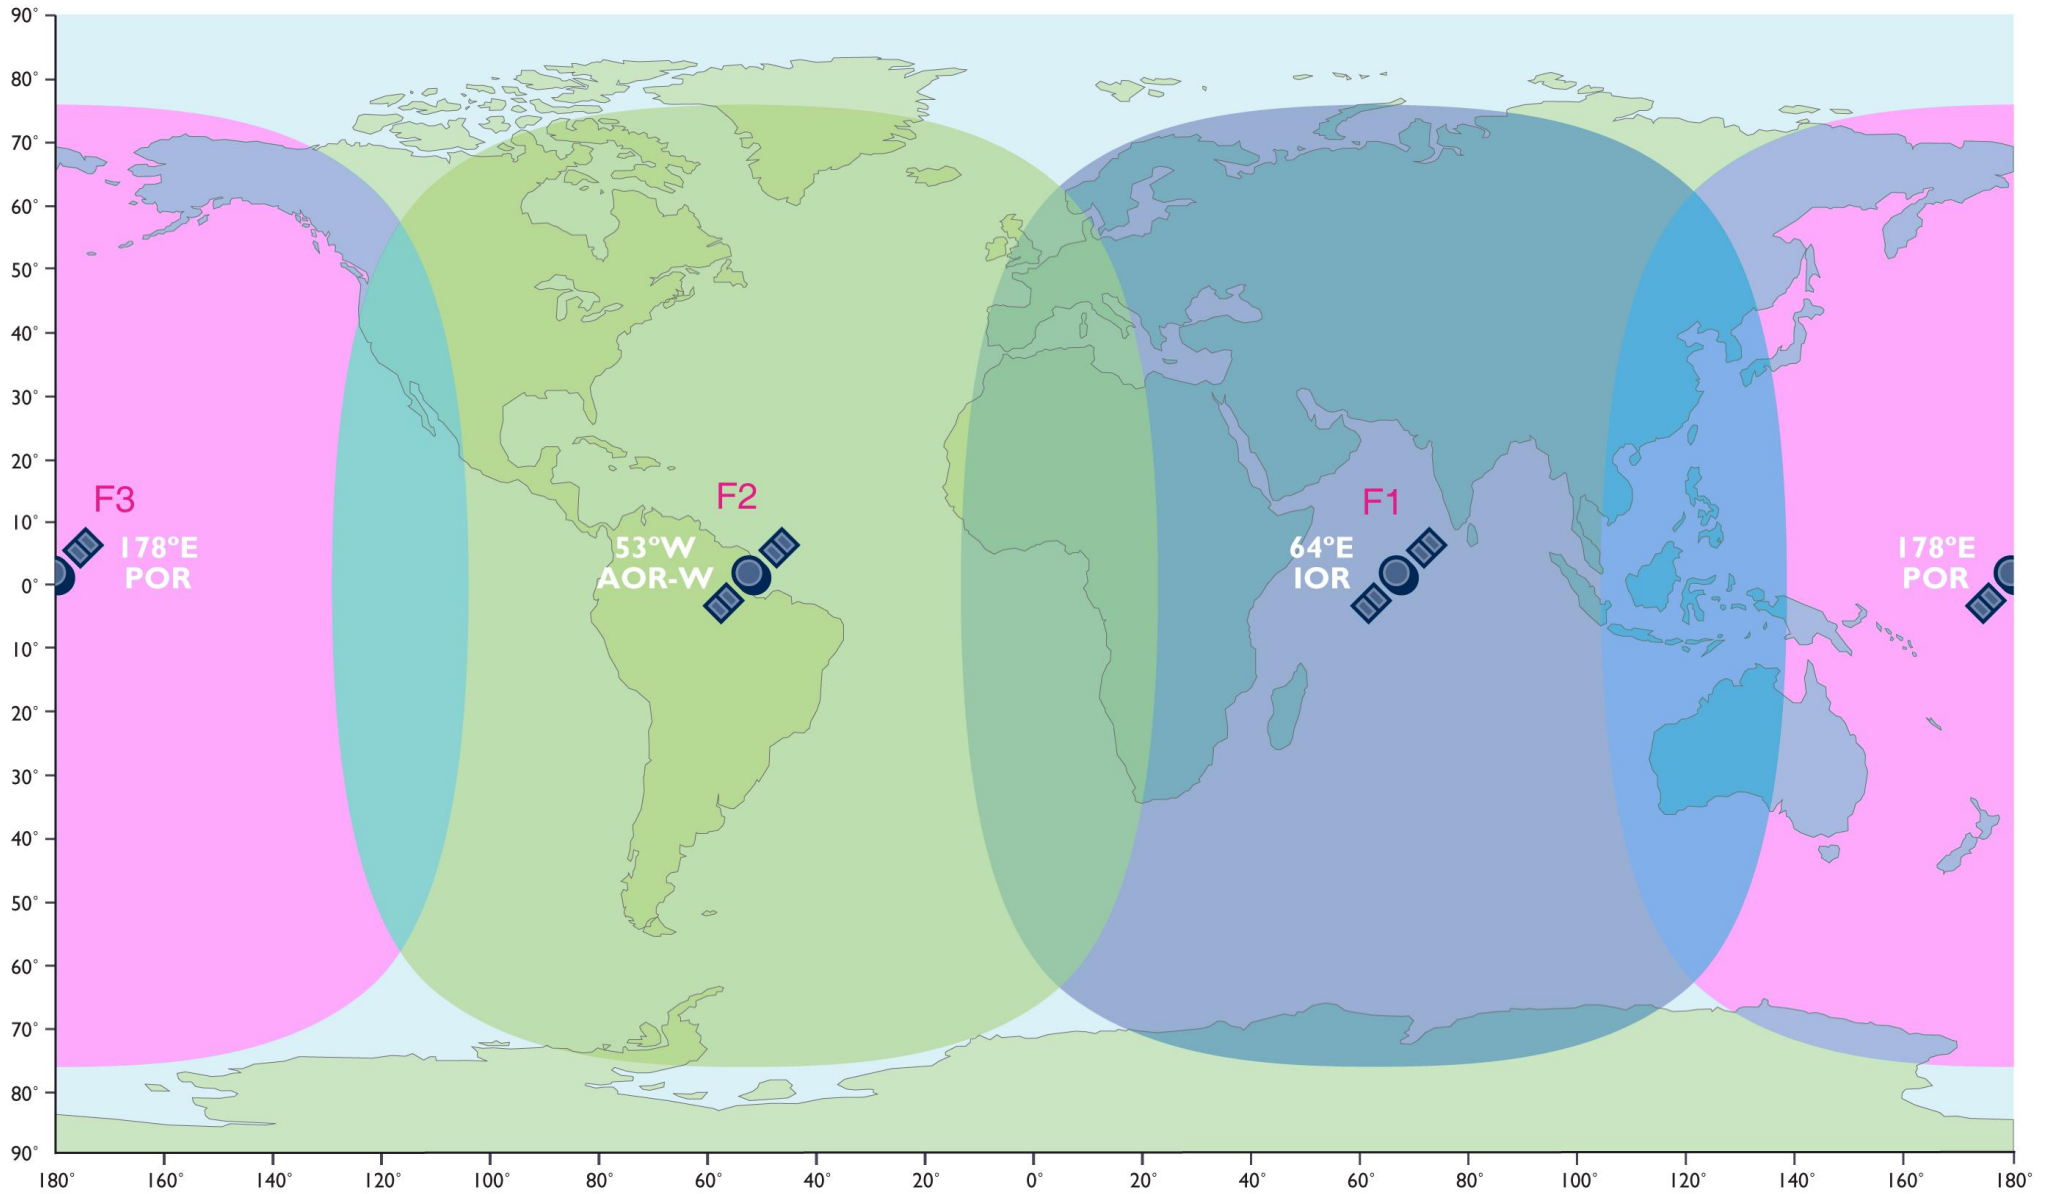

Inmarsat BGAN coverage

-  F1 I-4 satellite
-  F2 I-4 satellite
(Planned by mid 2006)
-  F3 I-4 satellite
(To be defined)

The map depicts Inmarsat's expectations of coverage, but does not represent a guarantee of service. The availability of service at the edge of coverage areas fluctuates depending on various conditions. The launch of the F-3 satellite will be determined in due course.